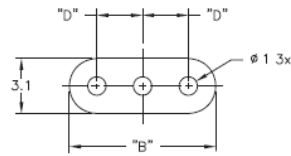

LEDS - LED Spacers

LEDS 1/2 For T-1 Series LED

LEDS 3 For T-1 3/4 Series LED

Details:

- Standard Pack: 1000 pcs

Symbol	LED type	A	B	C	D	Material	Flammability	Color
		[mm]	[mm]	[mm]	[mm]			
LEDS2-10-26		15.9	4.8	1.5	2.5	PVC	-	black