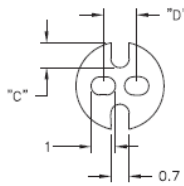

LEDS - LED Spacers

LEDS 1/2 For T-1 Series LED

LEDS 3 For T-1 3/4 Series LED

Details:

- Standard Pack: 1000 pcs

Symbol	LED type	A	B	C	D	Material	Flammability	Color
		[mm]	[mm]	[mm]	[mm]			
LEDS2-10-26		15.9	4.8	1.5	2.5	PVC	-	black