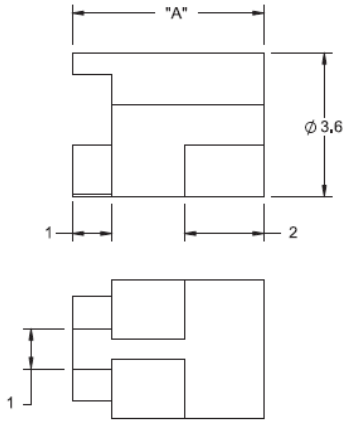

## LEDS1E / LEDS2E - Molded LED Spacers

### LEDS2E

For T-1 3/4 Series LED

**Details:**

- **Material:** UL94 V2 Nylon 6/6, RMS-01\* or UL94 V-0 Nylon 6/6, RMS-19\*
- **Color:** Natural
- **Standard Pack:** 1000/Bag

Symbol	LED type	Height A	Material	Flammability	Color
		[mm]			
LEDS1E-8-19	T-1	12.7	PA 66	UL94 V-0	natural