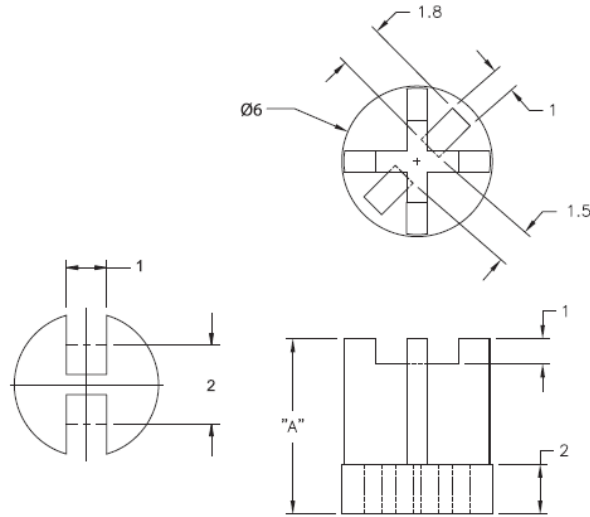

## LEDS1E / LEDS2E - Molded LED Spacers

### LEDS2E

For T-1 3/4 Series LED

**Details:**

- **Material:** UL94 V2 Nylon 6/6, RMS-01\* or UL94 V-0 Nylon 6/6, RMS-19\*
- **Color:** Natural
- **Standard Pack:** 1000/Bag

Symbol	LED type	Height A	Material	Flammability	Color
		[mm]			
LEDS1E-8-19	T-1	12.7	PA 66	UL94 V-0	natural