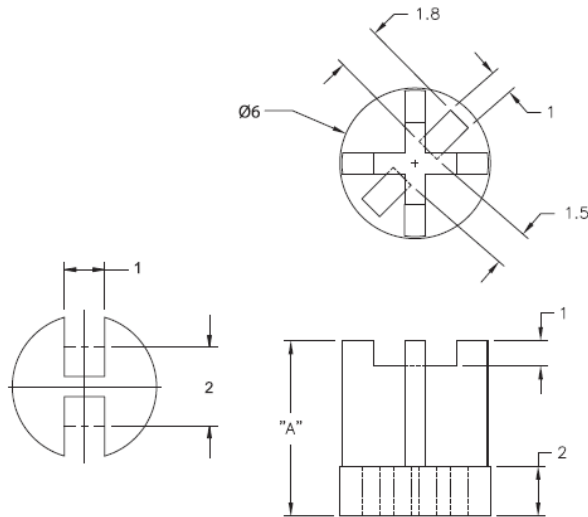

LEDS1E / LEDS2E - Molded LED Spacers

LEDS1E

For T-1 Series LED

LEDS2E

For T-1 3/4 Series LED

Details:

- **Material:** UL94 V2 Nylon 6/6, RMS-01* or UL94 V-0 Nylon 6/6, RMS-19*
- **Color:** Natural
- **Standard Pack:** 1000/Bag

Symbol	LED type	Height A	Material	Flammability	Color
		[mm]			
LEDS1E-8-01	T-1	12.7	PA 66	UL94 V-2	natural