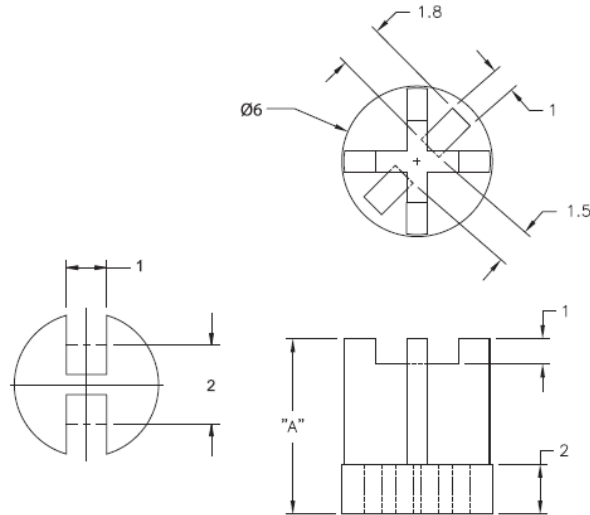

LEDS1E / LEDS2E - Molded LED Spacers

LEDS1E

For T-1 Series LED

LEDS2E

For T-1 3/4 Series LED

Details:

- **Material:** UL94 V2 Nylon 6/6, RMS-01* or UL94 V-0 Nylon 6/6, RMS-19*
- **Color:** Natural
- **Standard Pack:** 1000/Bag

Symbol	LED type	Height A	Material	Flammability	Color
		[mm]			
LEDS1E-6-19	T-1	9.5	PA 66	UL94 V-0	natural