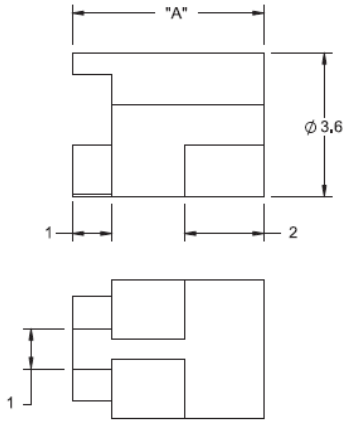

LEDS1E / LEDS2E - Molded LED Spacers

LEDS1E

For T-1 Series LED

LEDS2E

For T-1 3/4 Series LED

Details:

- **Material:** UL94 V2 Nylon 6/6, RMS-01* or UL94 V-0 Nylon 6/6, RMS-19*
- **Color:** Natural
- **Standard Pack:** 1000/Bag

Symbol	LED type	Height A	Material	Flammability	Color
		[mm]			
LEDS1E-6-19	T-1	9.5	PA 66	UL94 V-0	natural