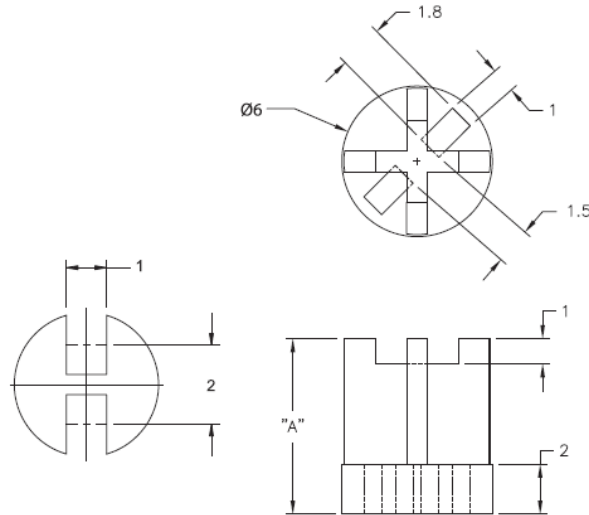

LEDS1E / LEDS2E - Molded LED Spacers

LEDS1E

For T-1 Series LED

LEDS2E

For T-1 3/4 Series LED

Details:

- **Material:** UL94 V2 Nylon 6/6, RMS-01* or UL94 V-0 Nylon 6/6, RMS-19*
- **Color:** Natural
- **Standard Pack:** 1000/Bag

Symbol	LED type	Height A	Material	Flammability	Color
		[mm]			
LEDS1E-4-19	T-1	6.4	PA 66	UL94 V-0	natural