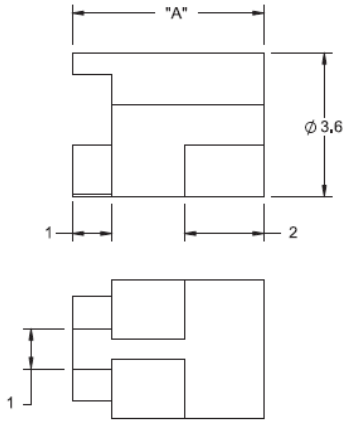

LEDS1E / LEDS2E - Molded LED Spacers

LEDS1E

For T-1 Series LED

LEDS2E

For T-1 3/4 Series LED

Details:

- **Material:** UL94 V2 Nylon 6/6, RMS-01* or UL94 V-0 Nylon 6/6, RMS-19*
- **Color:** Natural
- **Standard Pack:** 1000/Bag

Symbol	LED type	Height A	Material	Flammability	Color
		[mm]			
LEDS1E-4-19	T-1	6.4	PA 66	UL94 V-0	natural