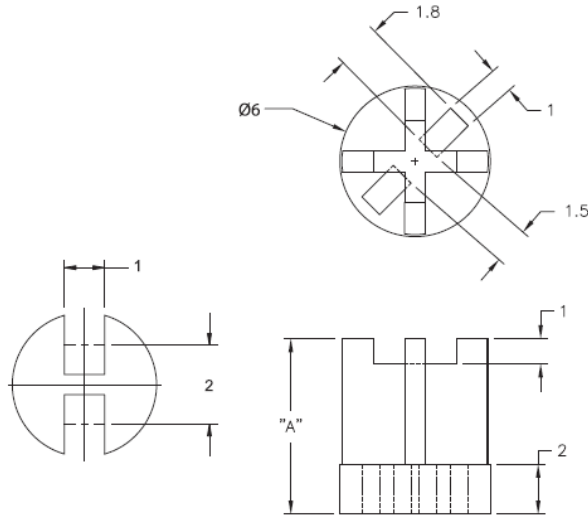

## LEDS1E / LEDS2E - Molded LED Spacers

### LEDS2E

For T-1 3/4 Series LED

#### Details:

- **Material:** UL94 V2 Nylon 6/6, RMS-01\* or UL94 V-0 Nylon 6/6, RMS-19\*
- **Color:** Natural
- **Standard Pack:** 1000/Bag

Symbol	LED type	Height A	Material	Flammability	Color
		[mm]			
LEDS1E-3-19	T-1	4.8	PA 66	UL94 V-0	natural