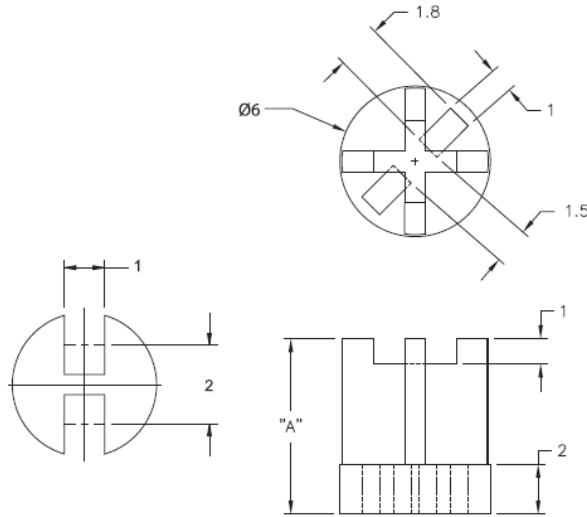

## LEDS1E / LEDS2E - Molded LED Spacers

### LEDS2E

For T-1 3/4 Series LED

**Details:**

- **Material:** UL94 V2 Nylon 6/6, RMS-01\* or UL94 V-0 Nylon 6/6, RMS-19\*
- **Color:** Natural
- **Standard Pack:** 1000/Bag

Symbol	LED type	Height A	Material	Flammability	Color
		[mm]			
LEDS1E-3-01	T-1	4.8	PA 66	UL94 V-2	natural