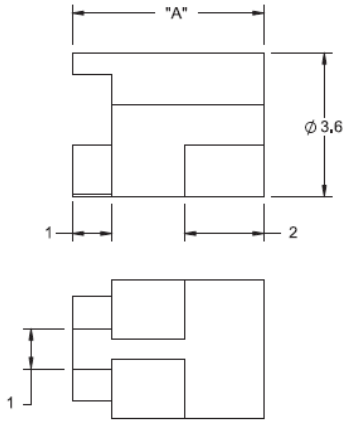

## LEDS1E / LEDS2E - Molded LED Spacers

### LEDS2E

For T-1 3/4 Series LED

**Details:**

- **Material:** UL94 V2 Nylon 6/6, RMS-01\* or UL94 V-0 Nylon 6/6, RMS-19\*
- **Color:** Natural
- **Standard Pack:** 1000/Bag

Symbol	LED type	Height A	Material	Flammability	Color
		[mm]			
LEDS1E-3-01	T-1	4.8	PA 66	UL94 V-2	natural