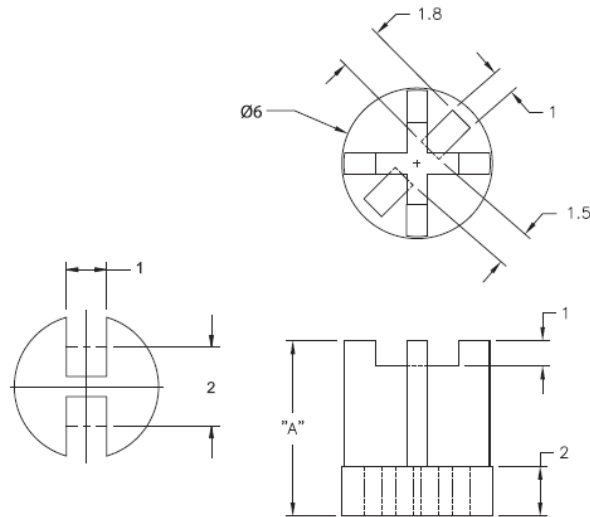

LEDS1E / LEDS2E - Molded LED Spacers

LEDS1E

For T-1 Series LED

LEDS2E

For T-1 3/4 Series LED

Details:

- **Material:** UL94 V2 Nylon 6/6, RMS-01* or UL94 V-0 Nylon 6/6, RMS-19*
- **Color:** Natural
- **Standard Pack:** 1000/Bag

Symbol	LED type	Height A	Material	Flammability	Color
		[mm]			
LEDS1E-16-19	T-1	25.4	PA 66	UL94 V-0	natural