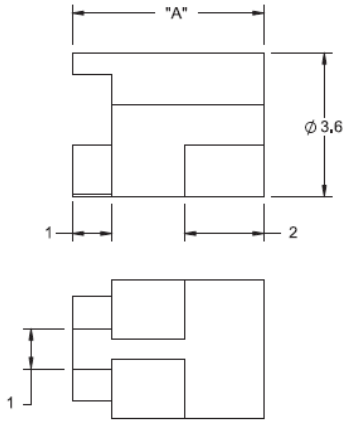

LEDS1E / LEDS2E - Molded LED Spacers

LEDS1E

For T-1 Series LED

LEDS2E

For T-1 3/4 Series LED

Details:

- **Material:** UL94 V2 Nylon 6/6, RMS-01* or UL94 V-0 Nylon 6/6, RMS-19*
- **Color:** Natural
- **Standard Pack:** 1000/Bag

Symbol	LED type	Height A	Material	Flammability	Color
		[mm]			
LEDS1E-14-19	T-1	22.2	PA 66	UL94 V-0	natural