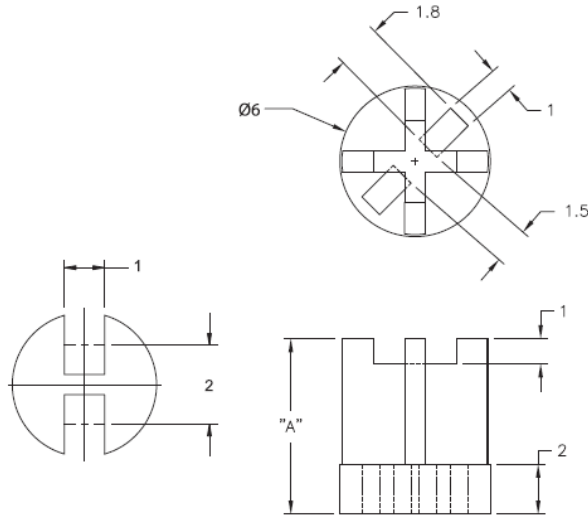

LEDS1E / LEDS2E - Molded LED Spacers

LEDS1E

For T-1 Series LED

LEDS2E

For T-1 3/4 Series LED

Details:

- **Material:** UL94 V2 Nylon 6/6, RMS-01* or UL94 V-0 Nylon 6/6, RMS-19*
- **Color:** Natural
- **Standard Pack:** 1000/Bag

Symbol	LED type	Height A	Material	Flammability	Color
		[mm]			
LEDS1E-14-19	T-1	22.2	PA 66	UL94 V-0	natural