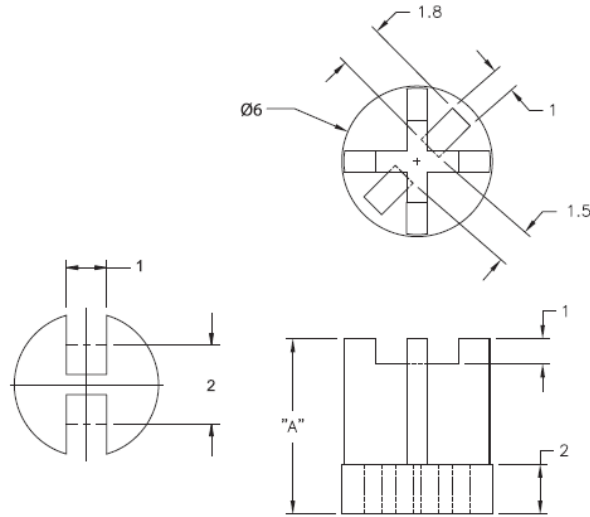

LEDS1E / LEDS2E - Molded LED Spacers

LEDS1E

For T-1 Series LED

LEDS2E

For T-1 3/4 Series LED

Details:

- **Material:** UL94 V2 Nylon 6/6, RMS-01* or UL94 V-0 Nylon 6/6, RMS-19*
- **Color:** Natural
- **Standard Pack:** 1000/Bag

Symbol	LED type	Height A	Material	Flammability	Color
		[mm]			
LEDS1E-14-01	T-1	22.2	PA 66	UL94 V-2	natural