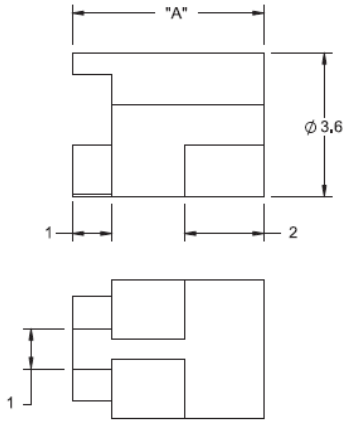

LEDS1E / LEDS2E - Molded LED Spacers

LEDS1E

For T-1 Series LED

LEDS2E

For T-1 3/4 Series LED

Details:

- **Material:** UL94 V2 Nylon 6/6, RMS-01* or UL94 V-0 Nylon 6/6, RMS-19*
- **Color:** Natural
- **Standard Pack:** 1000/Bag

Symbol	LED type	Height A	Material	Flammability	Color
		[mm]			
LEDS1E-14-01	T-1	22.2	PA 66	UL94 V-2	natural