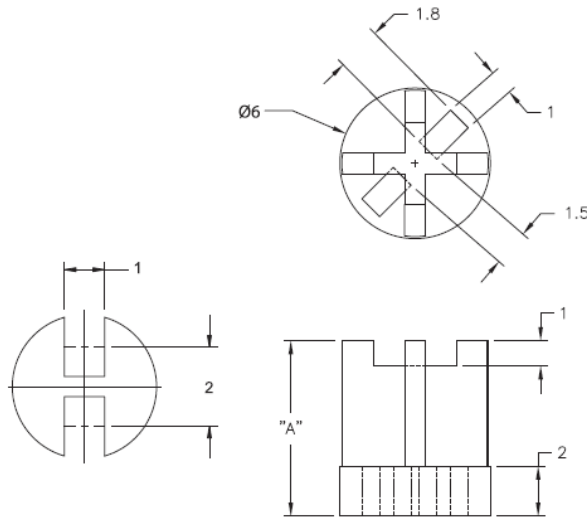

LEDS1E / LEDS2E - Molded LED Spacers

LEDS1E

For T-1 Series LED

LEDS2E

For T-1 3/4 Series LED

Details:

- **Material:** UL94 V2 Nylon 6/6, RMS-01* or UL94 V-0 Nylon 6/6, RMS-19*
- **Color:** Natural
- **Standard Pack:** 1000/Bag

Symbol	LED type	Height A	Material	Flammability	Color
		[mm]			
LEDS1E-12-19	T-1	19.1	PA 66	UL94 V-0	natural