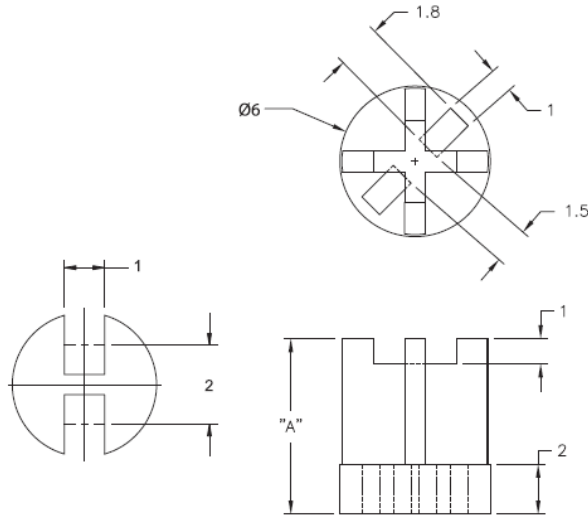

LEDS1E / LEDS2E - Molded LED Spacers

LEDS1E

For T-1 Series LED

LEDS2E

For T-1 3/4 Series LED

Details:

- **Material:** UL94 V2 Nylon 6/6, RMS-01* or UL94 V-0 Nylon 6/6, RMS-19*
- **Color:** Natural
- **Standard Pack:** 1000/Bag

Symbol	LED type	Height A	Material	Flammability	Color
		[mm]			
LEDS1E-10-19	T-1	15.9	PA 66	UL94 V-0	natural