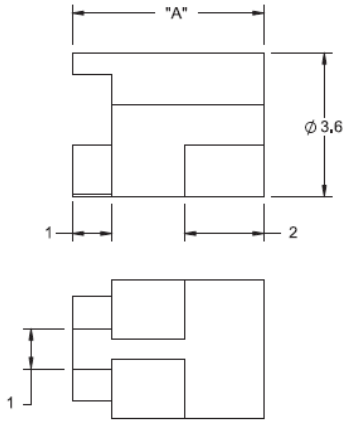

LEDS1E / LEDS2E - Molded LED Spacers

LEDS1E

For T-1 Series LED

LEDS2E

For T-1 3/4 Series LED

Details:

- **Material:** UL94 V2 Nylon 6/6, RMS-01* or UL94 V-0 Nylon 6/6, RMS-19*
- **Color:** Natural
- **Standard Pack:** 1000/Bag

Symbol	LED type	Height A	Material	Flammability	Color
		[mm]			
LEDS1E-10-19	T-1	15.9	PA 66	UL94 V-0	natural