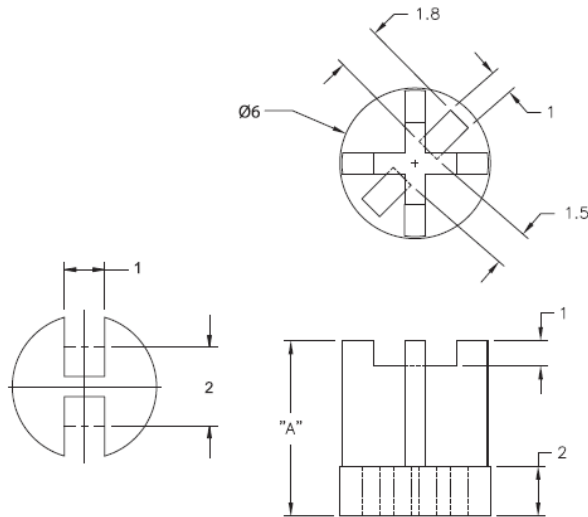

LEDS1E / LEDS2E - Molded LED Spacers

LEDS1E

For T-1 Series LED

LEDS2E

For T-1 3/4 Series LED

Details:

- **Material:** UL94 V2 Nylon 6/6, RMS-01* or UL94 V-0 Nylon 6/6, RMS-19*
- **Color:** Natural
- **Standard Pack:** 1000/Bag

Symbol	LED type	Height A	Material	Flammability	Color
		[mm]			
LEDS1E-10-01	T-1	15.9	PA 66	UL94 V-2	natural