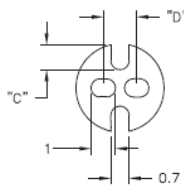

LEDS - LED Spacers

LEDS 1/2 For T-1 Series LED

LEDS 3 For T-1 3/4 Series LED

Details:

- Standard Pack: 1000 pcs

Symbol	LED type	A	B	C	D	Material	Flammability	Color
		[mm]	[mm]	[mm]	[mm]			
LEDS1-8-26		12.7	4	1.2	1.5	PVC	-	black