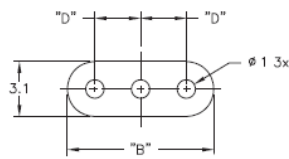

LEDS - LED Spacers

LEDS 1/2 For T-1 Series LED

LEDS 3 For T-1 3/4 Series LED

Details:

- Standard Pack: 1000 pcs

Symbol	LED type	A	B	C	D	Material	Flammability	Color
		[mm]	[mm]	[mm]	[mm]			
LEDS1-8-26		12.7	4	1.2	1.5	PVC	-	black