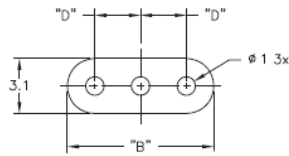

LEDS - LED Spacers

LEDS 1/2 For T-1 Series LED

LEDS 3 For T-1 3/4 Series LED

Details:

- Standard Pack: 1000 pcs

Symbol	LED type	A	B	C	D	Material	Flammability	Color
		[mm]	[mm]	[mm]	[mm]			
LEDS1-6-26		9.5	4	1.2	1.5	PVC	-	black