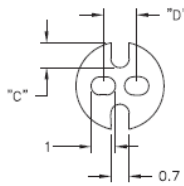

LEDS - LED Spacers

LEDS 1/2 For T-1 Series LED

LEDS 3 For T-1 3/4 Series LED

Details:

- Standard Pack: 1000 pcs

Symbol	LED type	A	B	C	D	Material	Flammability	Color
		[mm]	[mm]	[mm]	[mm]			
LEDS1-6-26		9.5	4	1.2	1.5	PVC	-	black