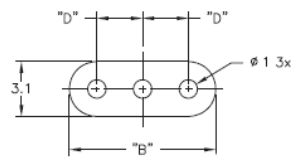

LEDS - LED Spacers

LEDS 1/2 For T-1 Series LED

LEDS 3 For T-1 3/4 Series LED

Details:

- Standard Pack: 1000 pcs

Symbol	LED type	A	B	C	D	Material	Flammability	Color
		[mm]	[mm]	[mm]	[mm]			
LEDS1-4-26		6.4	4	1.2	1.5	PVC	-	black