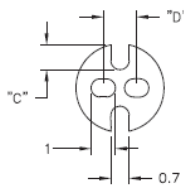

LEDS - LED Spacers

LEDS 1/2 For T-1 Series LED

LEDS 3 For T-1 3/4 Series LED

Details:

- Standard Pack: 1000 pcs

Symbol	LED type	A	B	C	D	Material	Flammability	Color
		[mm]	[mm]	[mm]	[mm]			
LEDS1-4-26		6.4	4	1.2	1.5	PVC	-	black