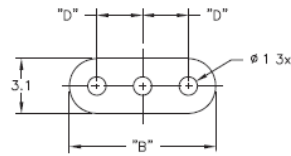

LEDS - LED Spacers

LEDS 1/2 For T-1 Series LED

LEDS 3 For T-1 3/4 Series LED

Details:

- Standard Pack: 1000 pcs

Symbol	LED type	A	B	C	D	Material	Flammability	Color
		[mm]	[mm]	[mm]	[mm]			
LEDS1-3-26		4.8	4	1.2	1.5	PVC	-	black