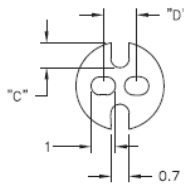

LEDS - LED Spacers

LEDS 1/2 For T-1 Series LED

LEDS 3 For T-1 3/4 Series LED

Details:

- Standard Pack: 1000 pcs

Symbol	LED type	A	B	C	D	Material	Flammability	Color
		[mm]	[mm]	[mm]	[mm]			
LEDS1-3-26		4.8	4	1.2	1.5	PVC	-	black