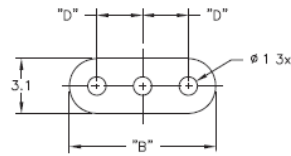

LEDS - LED Spacers

LEDS 1/2 For T-1 Series LED

LEDS 3 For T-1 3/4 Series LED

Details:

- Standard Pack: 1000 pcs

Symbol	LED type	A	B	C	D	Material	Flammability	Color
		[mm]	[mm]	[mm]	[mm]			
LEDS1-14-26		22.2	4	1.2	1.5	PVC	-	black