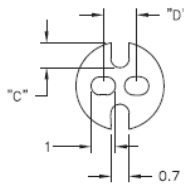

LEDS - LED Spacers

LEDS 1/2 For T-1 Series LED

LEDS 3 For T-1 3/4 Series LED

Details:

- Standard Pack: 1000 pcs

Symbol	LED type	A	B	C	D	Material	Flammability	Color
		[mm]	[mm]	[mm]	[mm]			
LEDS1-14-26		22.2	4	1.2	1.5	PVC	-	black