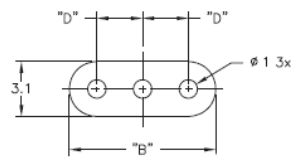

LEDS - LED Spacers

LEDS 1/2 For T-1 Series LED

LEDS 3 For T-1 3/4 Series LED

Details:

- Standard Pack: 1000 pcs

Symbol	LED type	A	B	C	D	Material	Flammability	Color
		[mm]	[mm]	[mm]	[mm]			
LEDS1-12-26		19.1	4	1.2	1.5	PVC	-	black