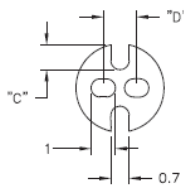

LEDS - LED Spacers

LEDS 1/2 For T-1 Series LED

LEDS 3 For T-1 3/4 Series LED

Details:

- Standard Pack: 1000 pcs

Symbol	LED type	A	B	C	D	Material	Flammability	Color
		[mm]	[mm]	[mm]	[mm]			
LEDS1-12-26		19.1	4	1.2	1.5	PVC	-	black