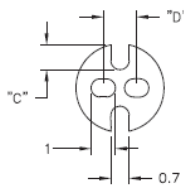

LEDS - LED Spacers

LEDS 1/2 For T-1 Series LED

LEDS 3 For T-1 3/4 Series LED

Details:

- Standard Pack: 1000 pcs

Symbol	LED type	A	B	C	D	Material	Flammability	Color
		[mm]	[mm]	[mm]	[mm]			
LEDS1-10-26		15.9	4	1.2	1.5	PVC	-	black