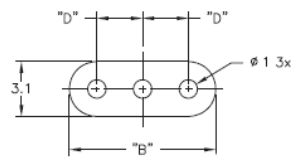

LEDS - LED Spacers

LEDS 1/2 For T-1 Series LED

LEDS 3 For T-1 3/4 Series LED

Details:

- Standard Pack: 1000 pcs

Symbol	LED type	A	B	C	D	Material	Flammability	Color
		[mm]	[mm]	[mm]	[mm]			
LEDS1-10-26		15.9	4	1.2	1.5	PVC	-	black