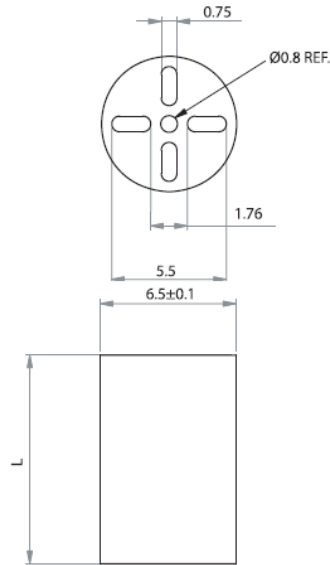

LEDM - Metric LED Spacers

LEDM-1 For T-1 3/4 Series LED

LEDM-2 For T-1 Series LED

LEDM-3 For T-1 3/4 Series LED

Details:

- **Material: PVC UL94 V0, RMS-388***
- **Color: black**
- Standard pack: 1000 pcs

Symbol	Height L	Type	Material	Flammability	Color
	[mm]				
LEDM-3-25	25	LEDM-3	PVC	UL94 V-0	black