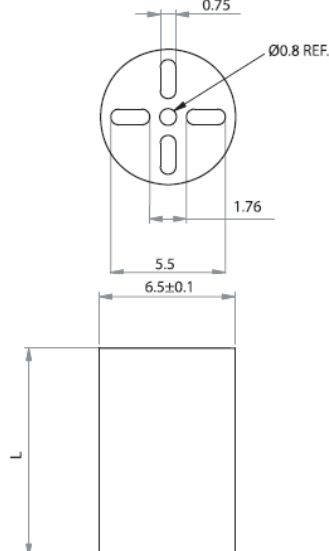

LEDM - Metric LED Spacers

LEDM-1 For T-1 3/4 Series LED

LEDM-2 For T-1 Series LED

LEDM-3 For T-1 3/4 Series LED

Details:

- **Material: PVC UL94 V0, RMS-388***
- **Color: black**
- Standard pack: 1000 pcs

| Symbol | Height L | Type | Material | Flammability | Color |
|-----------|-------------|--------|----------|--------------|-------|
| | [mm] | | | | |
| LEDM-3-22 | 22 | LEDM-3 | PVC | UL94 V-0 | black |