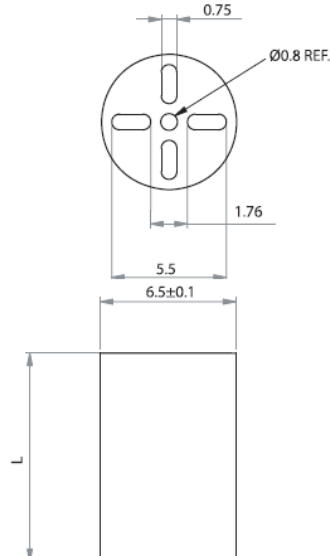

LEDM - Metric LED Spacers

LEDM-1 For T-1 3/4 Series LED

LEDM-2 For T-1 Series LED

LEDM-3 For T-1 3/4 Series LED

Details:

- **Material: PVC UL94 V0, RMS-388***
- **Color: black**
- Standard pack: 1000 pcs

Symbol	Height L	Type	Material	Flammability	Color
	[mm]				
LEDM-3-21	21	LEDM-3	PVC	UL94 V-0	black