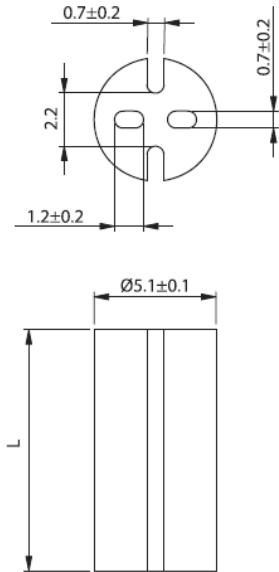

LEDM - Metric LED Spacers

LEDM-1 For T-1 3/4 Series LED

LEDM-2 For T-1 Series LED

LEDM-3 For T-1 3/4 Series LED

Details:

- **Material: PVC UL94 V0, RMS-388***
- **Color: black**
- Standard pack: 1000 pcs

Symbol	Height L	Type	Material	Flammability	Color
	[mm]				
LEDM-3-21	21	LEDM-3	PVC	UL94 V-0	black