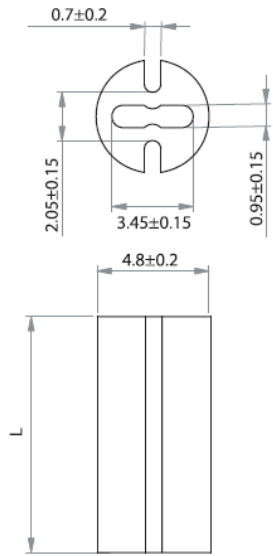

LEDM - Metric LED Spacers

LEDM-1 For T-1 3/4 Series LED

LEDM-2 For T-1 Series LED

LEDM-3 For T-1 3/4 Series LED

Details:

- **Material: PVC UL94 V0, RMS-388***
- **Color: black**
- Standard pack: 1000 pcs

Symbol	Height L	Type	Material	Flammability	Color
	[mm]				
LEDM-3-21	21	LEDM-3	PVC	UL94 V-0	black