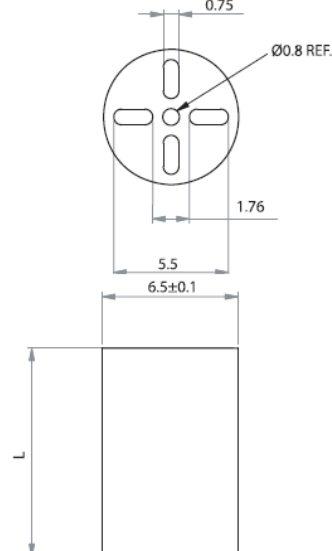

LEDM - Metric LED Spacers

LEDM-1 For T-1 3/4 Series LED

LEDM-2 For T-1 Series LED

LEDM-3 For T-1 3/4 Series LED

Details:

- **Material: PVC UL94 V0, RMS-388***
- **Color: black**
- Standard pack: 1000 pcs

| Symbol | Height L | Type | Material | Flammability | Color |
|-----------|-------------|--------|----------|--------------|-------|
| | [mm] | | | | |
| LEDM-3-13 | 13 | LEDM-3 | PVC | UL94 V-0 | black |