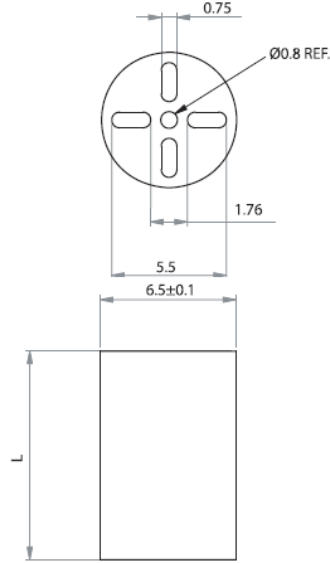

## LEDM - Metric LED Spacers

**LEDM-1 For T-1 3/4 Series LED**

**LEDM-2 For T-1 Series LED**

**LEDM-3 For T-1 3/4 Series LED**

**Details:**

- **Material: PVC UL94 V0, RMS-388\***
- **Color: black**
- Standard pack: 1000 pcs

Symbol	Height L	Type	Material	Flammability	Color
	[mm]				
LEDM-3-09	9	LEDM-3	PVC	UL94 V-0	black