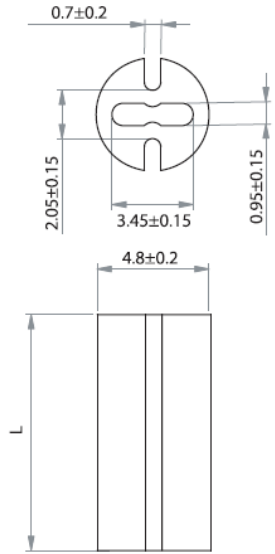

## LEDM - Metric LED Spacers

**LEDM-1 For T-1 3/4 Series LED**

**LEDM-2 For T-1 Series LED**

**LEDM-3 For T-1 3/4 Series LED**

**Details:**

- **Material: PVC UL94 V0, RMS-388\***
- **Color: black**
- Standard pack: 1000 pcs

Symbol	Height L	Type	Material	Flammability	Color
	[mm]				
LEDM-3-09	9	LEDM-3	PVC	UL94 V-0	black