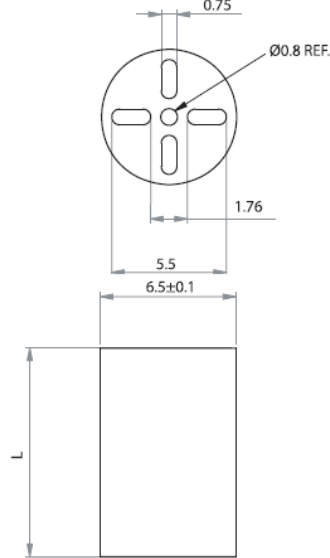

## LEDM - Metric LED Spacers

**LEDM-1 For T-1 3/4 Series LED**

**LEDM-2 For T-1 Series LED**

**LEDM-3 For T-1 3/4 Series LED**

**Details:**

- **Material: PVC UL94 V0, RMS-388\***
- **Color: black**
- Standard pack: 1000 pcs

Symbol	Height L	Type	Material	Flammability	Color
	[mm]				
LEDM-3-04	4	LEDM-3	PVC	UL94 V-0	black