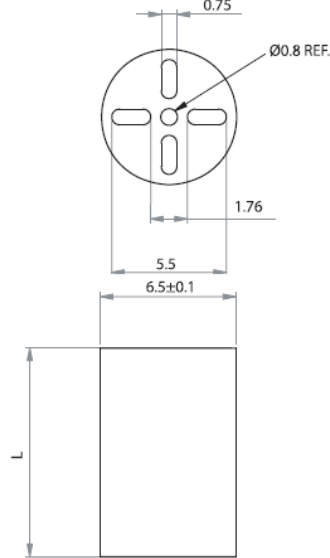

## LEDM - Metric LED Spacers

**LEDM-1 For T-1 3/4 Series LED**

**LEDM-2 For T-1 Series LED**

**LEDM-3 For T-1 3/4 Series LED**

**Details:**

- **Material: PVC UL94 V0, RMS-388\***
- **Color: black**
- Standard pack: 1000 pcs

Symbol	Height L	Type	Material	Flammability	Color
	[mm]				
LEDM-3-02	2	LEDM-3	PVC	UL94 V-0	black