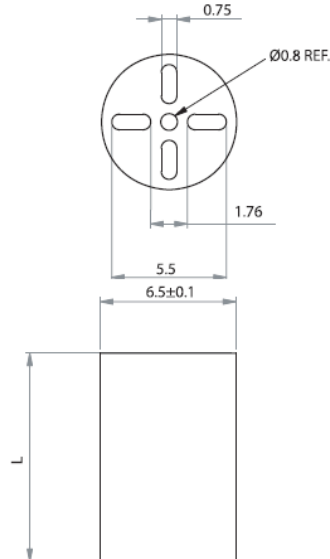

LEDM - Metric LED Spacers

LEDM-1 For T-1 3/4 Series LED

LEDM-2 For T-1 Series LED

LEDM-3 For T-1 3/4 Series LED

Details:

- **Material: PVC UL94 V0, RMS-388***
- **Color: black**
- Standard pack: 1000 pcs

Symbol	Height L	Type	Material	Flammability	Color
	[mm]				
LEDM-2-21	21	LEDM-2	PVC	UL94 V-0	black