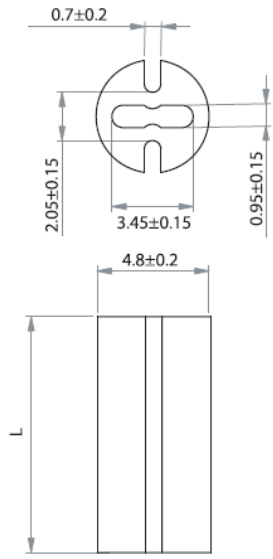

LEDM - Metric LED Spacers

LEDM-1 For T-1 3/4 Series LED

LEDM-2 For T-1 Series LED

LEDM-3 For T-1 3/4 Series LED

Details:

- **Material: PVC UL94 V0, RMS-388***
- **Color: black**
- Standard pack: 1000 pcs

Symbol	Height L	Type	Material	Flammability	Color
	[mm]				
LEDM-2-21	21	LEDM-2	PVC	UL94 V-0	black