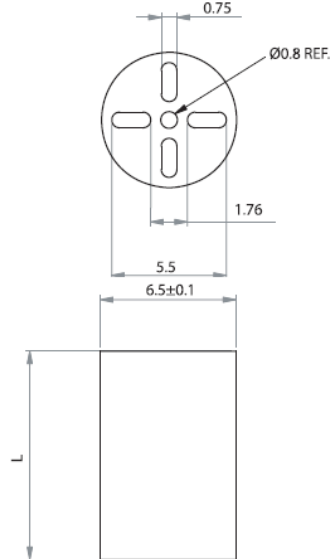

## LEDM - Metric LED Spacers

**LEDM-1 For T-1 3/4 Series LED**

**LEDM-2 For T-1 Series LED**

**LEDM-3 For T-1 3/4 Series LED**

**Details:**

- **Material: PVC UL94 V0, RMS-388\***
- **Color: black**
- Standard pack: 1000 pcs

Symbol	Height L	Type	Material	Flammability	Color
	[mm]				
LEDM-2-20	20	LEDM-2	PVC	UL94 V-0	black