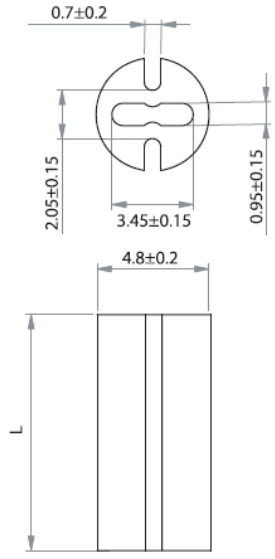

## LEDM - Metric LED Spacers

**LEDM-1 For T-1 3/4 Series LED**

**LEDM-2 For T-1 Series LED**

**LEDM-3 For T-1 3/4 Series LED**

**Details:**

- **Material: PVC UL94 V0, RMS-388\***
- **Color: black**
- Standard pack: 1000 pcs

Symbol	Height L	Type	Material	Flammability	Color
	[mm]				
LEDM-2-20	20	LEDM-2	PVC	UL94 V-0	black