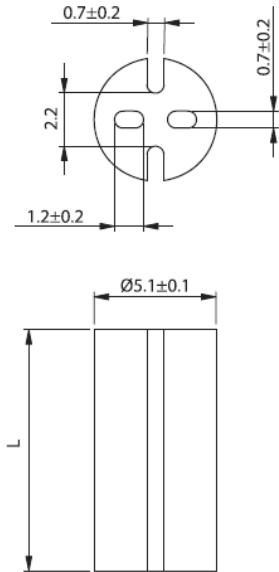

LEDM - Metric LED Spacers

LEDM-1 For T-1 3/4 Series LED

LEDM-2 For T-1 Series LED

LEDM-3 For T-1 3/4 Series LED

Details:

- **Material: PVC UL94 V0, RMS-388***
- **Color: black**
- Standard pack: 1000 pcs

Symbol	Height L	Type	Material	Flammability	Color
	[mm]				
LEDM-2-19	19	LEDM-2	PVC	UL94 V-0	black