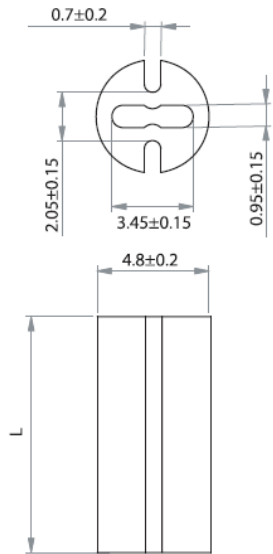

LEDM - Metric LED Spacers

LEDM-1 For T-1 3/4 Series LED

LEDM-2 For T-1 Series LED

LEDM-3 For T-1 3/4 Series LED

Details:

- **Material: PVC UL94 V0, RMS-388***
- **Color: black**
- Standard pack: 1000 pcs

Symbol	Height L	Type	Material	Flammability	Color
	[mm]				
LEDM-2-19	19	LEDM-2	PVC	UL94 V-0	black