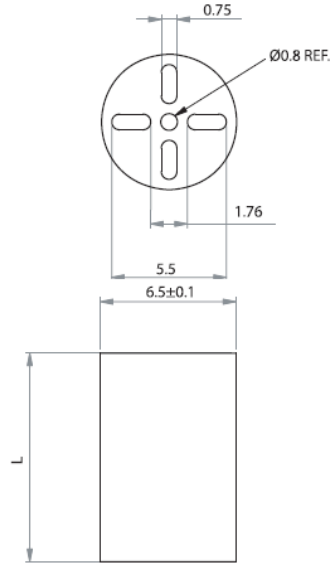

LEDM - Metric LED Spacers

LEDM-1 For T-1 3/4 Series LED

LEDM-2 For T-1 Series LED

LEDM-3 For T-1 3/4 Series LED

Details:

- **Material: PVC UL94 V0, RMS-388***
- **Color: black**
- Standard pack: 1000 pcs

Symbol	Height L	Type	Material	Flammability	Color
	[mm]				
LEDM-2-19	19	LEDM-2	PVC	UL94 V-0	black