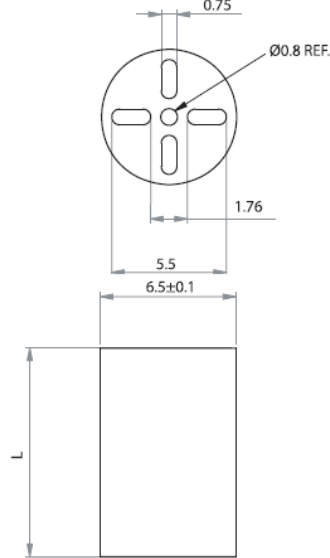

## LEDM - Metric LED Spacers

**LEDM-1 For T-1 3/4 Series LED**

**LEDM-2 For T-1 Series LED**

**LEDM-3 For T-1 3/4 Series LED**

**Details:**

- **Material: PVC UL94 V0, RMS-388\***
- **Color: black**
- Standard pack: 1000 pcs

Symbol	Height L	Type	Material	Flammability	Color
	[mm]				
LEDM-2-09	9	LEDM-2	PVC	UL94 V-0	black