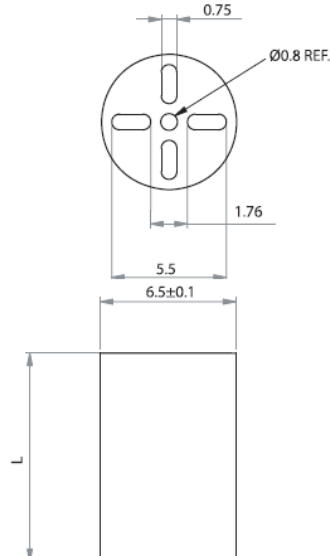

LEDM - Metric LED Spacers

LEDM-1 For T-1 3/4 Series LED

LEDM-2 For T-1 Series LED

LEDM-3 For T-1 3/4 Series LED

Details:

- **Material: PVC UL94 V0, RMS-388***
- **Color: black**
- Standard pack: 1000 pcs

Symbol	Height L	Type	Material	Flammability	Color
	[mm]				
LEDM-2-06	6	LEDM-2	PVC	UL94 V-0	black