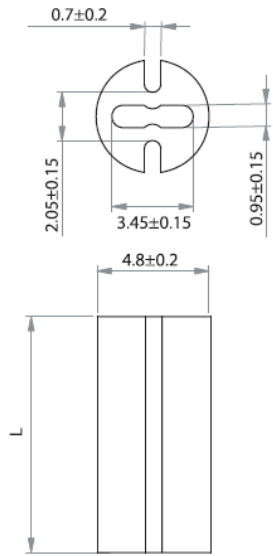

LEDM - Metric LED Spacers

LEDM-1 For T-1 3/4 Series LED

LEDM-2 For T-1 Series LED

LEDM-3 For T-1 3/4 Series LED

Details:

- **Material: PVC UL94 V0, RMS-388***
- **Color: black**
- Standard pack: 1000 pcs

Symbol	Height L	Type	Material	Flammability	Color
	[mm]				
LEDM-2-06	6	LEDM-2	PVC	UL94 V-0	black