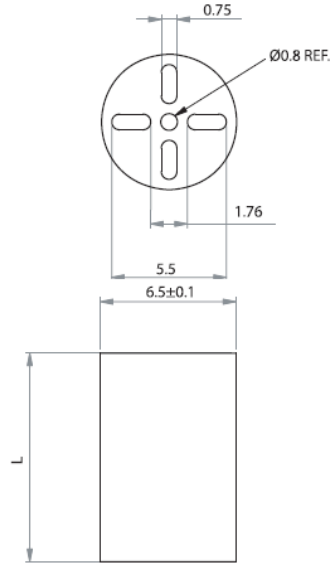

LEDM - Metric LED Spacers

LEDM-1 For T-1 3/4 Series LED

LEDM-2 For T-1 Series LED

LEDM-3 For T-1 3/4 Series LED

Details:

- **Material: PVC UL94 V0, RMS-388***
- **Color: black**
- Standard pack: 1000 pcs

Symbol	Height L	Type	Material	Flammability	Color
	[mm]				
LEDM-2-05	5	LEDM-2	PVC	UL94 V-0	black