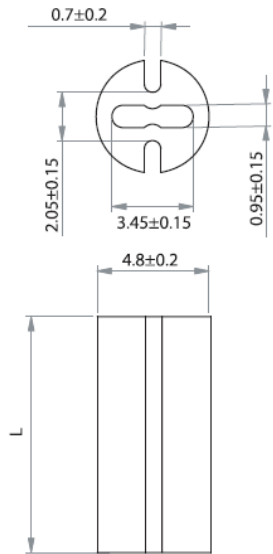

LEDM - Metric LED Spacers

LEDM-1 For T-1 3/4 Series LED

LEDM-2 For T-1 Series LED

LEDM-3 For T-1 3/4 Series LED

Details:

- **Material: PVC UL94 V0, RMS-388***
- **Color: black**
- Standard pack: 1000 pcs

Symbol	Height L	Type	Material	Flammability	Color
	[mm]				
LEDM-2-05	5	LEDM-2	PVC	UL94 V-0	black