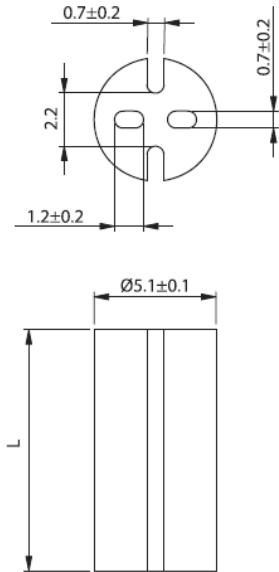

LEDM - Metric LED Spacers

LEDM-1 For T-1 3/4 Series LED

LEDM-2 For T-1 Series LED

LEDM-3 For T-1 3/4 Series LED

Details:

- **Material: PVC UL94 V0, RMS-388***
- **Color: black**
- Standard pack: 1000 pcs

Symbol	Height L	Type	Material	Flammability	Color
	[mm]				
LEDM-2-05	5	LEDM-2	PVC	UL94 V-0	black