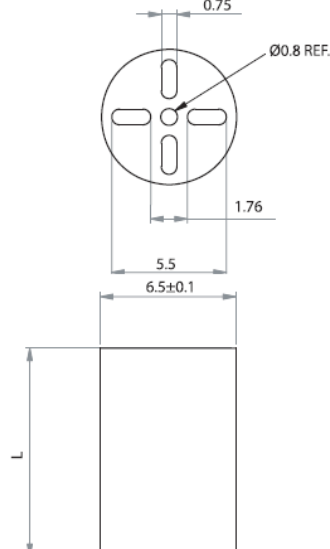

## LEDM - Metric LED Spacers

**LEDM-1 For T-1 3/4 Series LED**

**LEDM-2 For T-1 Series LED**

**LEDM-3 For T-1 3/4 Series LED**

**Details:**

- **Material: PVC UL94 V0, RMS-388\***
- **Color: black**
- Standard pack: 1000 pcs

Symbol	Height L	Type	Material	Flammability	Color
	[mm]				
LEDM-2-03	3	LEDM-2	PVC	UL94 V-0	black