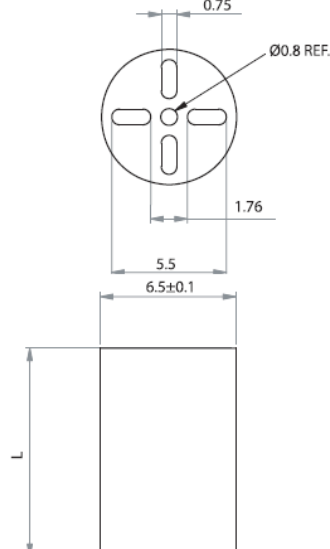

LEDM - Metric LED Spacers

LEDM-1 For T-1 3/4 Series LED

LEDM-2 For T-1 Series LED

LEDM-3 For T-1 3/4 Series LED

Details:

- **Material: PVC UL94 V0, RMS-388***
- **Color: black**
- Standard pack: 1000 pcs

Symbol	Height L	Type	Material	Flammability	Color
	[mm]				
LEDM-2-02	2	LEDM-2	PVC	UL94 V-0	black