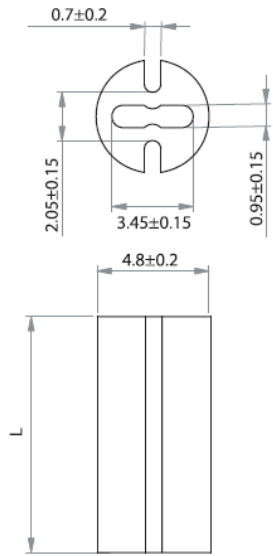

LEDM - Metric LED Spacers

LEDM-1 For T-1 3/4 Series LED

LEDM-2 For T-1 Series LED

LEDM-3 For T-1 3/4 Series LED

Details:

- **Material: PVC UL94 V0, RMS-388***
- **Color: black**
- Standard pack: 1000 pcs

Symbol	Height L	Type	Material	Flammability	Color
	[mm]				
LEDM-1-28	28	LEDM-1	PVC	UL94 V-0	black