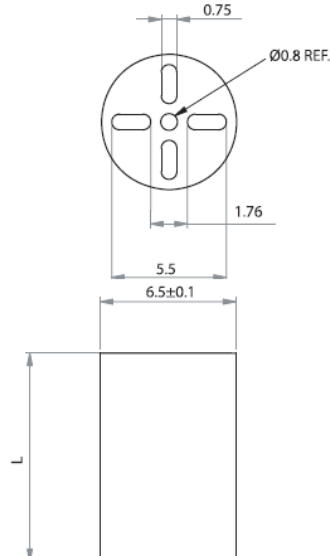

LEDM - Metric LED Spacers

LEDM-1 For T-1 3/4 Series LED

LEDM-2 For T-1 Series LED

LEDM-3 For T-1 3/4 Series LED

Details:

- **Material: PVC UL94 V0, RMS-388***
- **Color: black**
- Standard pack: 1000 pcs

Symbol	Height L	Type	Material	Flammability	Color
	[mm]				
LEDM-1-28	28	LEDM-1	PVC	UL94 V-0	black