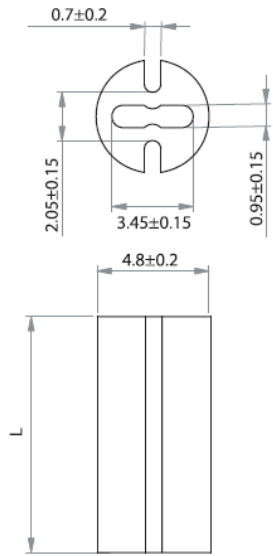

LEDM - Metric LED Spacers

LEDM-1 For T-1 3/4 Series LED

LEDM-2 For T-1 Series LED

LEDM-3 For T-1 3/4 Series LED

Details:

- **Material: PVC UL94 V0, RMS-388***
- **Color: black**
- Standard pack: 1000 pcs

Symbol	Height L	Type	Material	Flammability	Color
	[mm]				
LEDM-1-27	27	LEDM-1	PVC	UL94 V-0	black