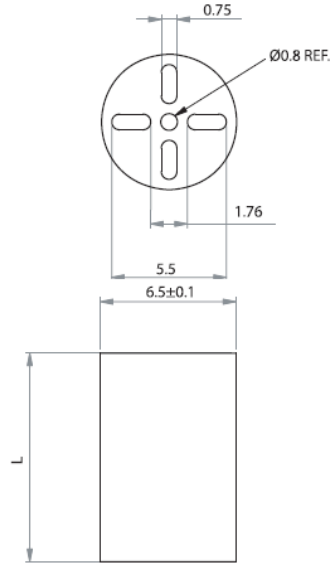

LEDM - Metric LED Spacers

LEDM-1 For T-1 3/4 Series LED

LEDM-2 For T-1 Series LED

LEDM-3 For T-1 3/4 Series LED

Details:

- **Material: PVC UL94 V0, RMS-388***
- **Color: black**
- Standard pack: 1000 pcs

Symbol	Height L	Type	Material	Flammability	Color
	[mm]				
LEDM-1-27	27	LEDM-1	PVC	UL94 V-0	black