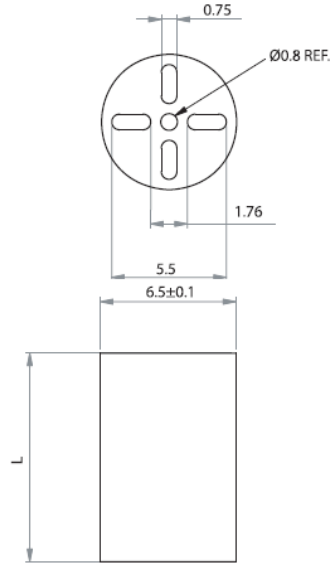

LEDM - Metric LED Spacers

LEDM-1 For T-1 3/4 Series LED

LEDM-2 For T-1 Series LED

LEDM-3 For T-1 3/4 Series LED

Details:

- **Material: PVC UL94 V0, RMS-388***
- **Color: black**
- Standard pack: 1000 pcs

Symbol	Height L	Type	Material	Flammability	Color
	[mm]				
LEDM-1-24	24	LEDM-1	PVC	UL94 V-0	black