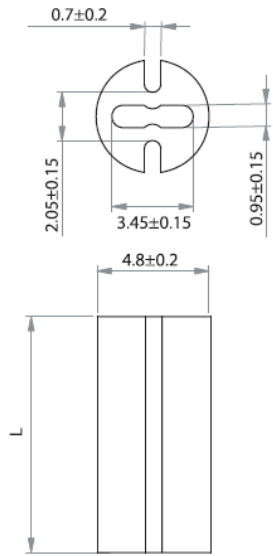

LEDM - Metric LED Spacers

LEDM-1 For T-1 3/4 Series LED

LEDM-2 For T-1 Series LED

LEDM-3 For T-1 3/4 Series LED

Details:

- **Material: PVC UL94 V0, RMS-388***
- **Color: black**
- Standard pack: 1000 pcs

Symbol	Height L	Type	Material	Flammability	Color
	[mm]				
LEDM-1-24	24	LEDM-1	PVC	UL94 V-0	black