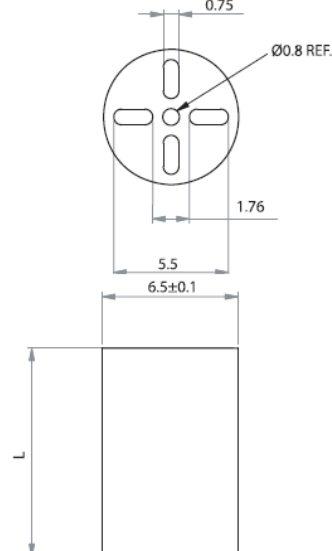

LEDM - Metric LED Spacers

LEDM-1 For T-1 3/4 Series LED

LEDM-2 For T-1 Series LED

LEDM-3 For T-1 3/4 Series LED

Details:

- **Material: PVC UL94 V0, RMS-388***
- **Color: black**
- Standard pack: 1000 pcs

Symbol	Height L	Type	Material	Flammability	Color
	[mm]				
LEDM-1-21	21	LEDM-1	PVC	UL94 V-0	black