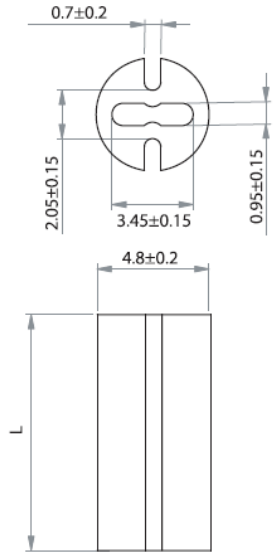

LEDM - Metric LED Spacers

LEDM-1 For T-1 3/4 Series LED

LEDM-2 For T-1 Series LED

LEDM-3 For T-1 3/4 Series LED

Details:

- **Material: PVC UL94 V0, RMS-388***
- **Color: black**
- Standard pack: 1000 pcs

Symbol	Height L	Type	Material	Flammability	Color
	[mm]				
LEDM-1-20	20	LEDM-1	PVC	UL94 V-0	black