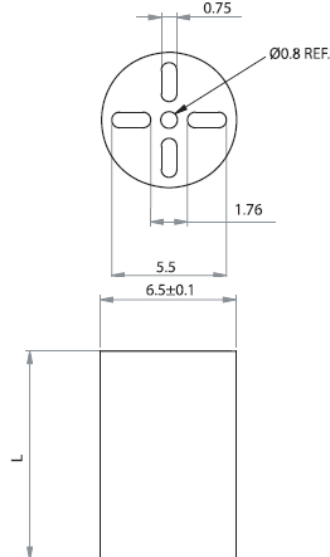

LEDM - Metric LED Spacers

LEDM-1 For T-1 3/4 Series LED

LEDM-2 For T-1 Series LED

LEDM-3 For T-1 3/4 Series LED

Details:

- **Material: PVC UL94 V0, RMS-388***
- **Color: black**
- Standard pack: 1000 pcs

Symbol	Height L	Type	Material	Flammability	Color
	[mm]				
LEDM-1-20	20	LEDM-1	PVC	UL94 V-0	black