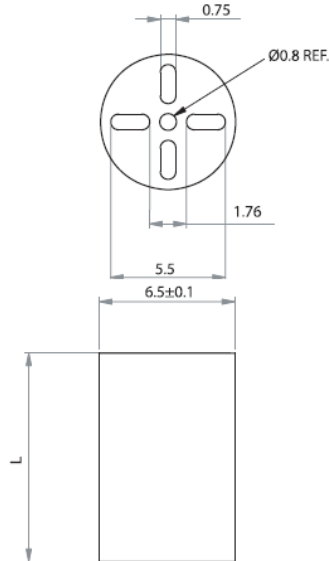

LEDM - Metric LED Spacers

LEDM-1 For T-1 3/4 Series LED

LEDM-2 For T-1 Series LED

LEDM-3 For T-1 3/4 Series LED

Details:

- **Material: PVC UL94 V0, RMS-388***
- **Color: black**
- Standard pack: 1000 pcs

Symbol	Height L	Type	Material	Flammability	Color
	[mm]				
LEDM-1-18	18	LEDM-1	PVC	UL94 V-0	black