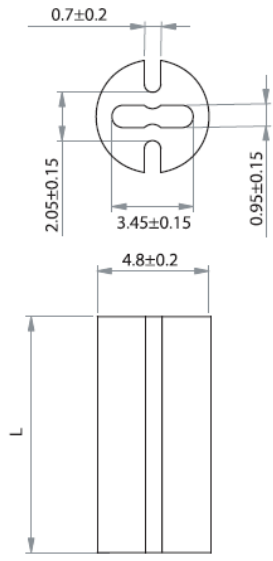

LEDM - Metric LED Spacers

LEDM-1 For T-1 3/4 Series LED

LEDM-2 For T-1 Series LED

LEDM-3 For T-1 3/4 Series LED

Details:

- **Material: PVC UL94 V0, RMS-388***
- **Color: black**
- Standard pack: 1000 pcs

Symbol	Height L	Type	Material	Flammability	Color
	[mm]				
LEDM-1-18	18	LEDM-1	PVC	UL94 V-0	black