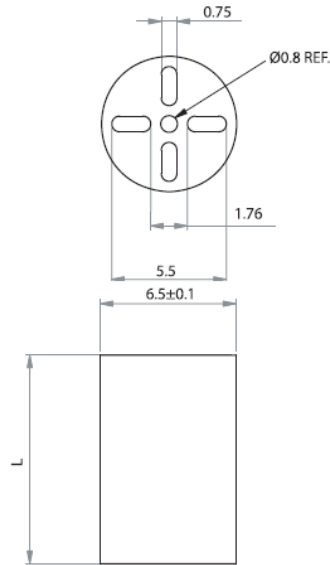

LEDM - Metric LED Spacers

LEDM-1 For T-1 3/4 Series LED

LEDM-2 For T-1 Series LED

LEDM-3 For T-1 3/4 Series LED

Details:

- **Material: PVC UL94 V0, RMS-388***
- **Color: black**
- Standard pack: 1000 pcs

Symbol	Height L	Type	Material	Flammability	Color
	[mm]				
LEDM-1-16	16	LEDM-1	PVC	UL94 V-0	black