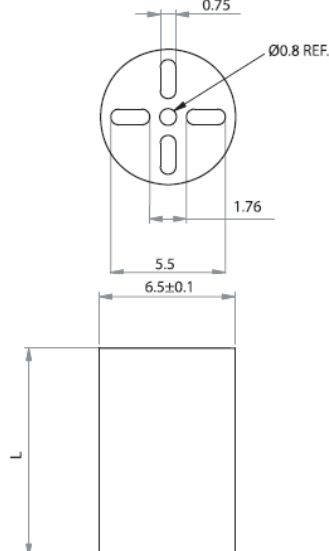

## LEDM - Metric LED Spacers

**LEDM-1 For T-1 3/4 Series LED**

**LEDM-2 For T-1 Series LED**

**LEDM-3 For T-1 3/4 Series LED**

**Details:**

- **Material: PVC UL94 V0, RMS-388\***
- **Color: black**
- Standard pack: 1000 pcs

Symbol	Height L	Type	Material	Flammability	Color
	[mm]				
LEDM-1-15	15	LEDM-1	PVC	UL94 V-0	black