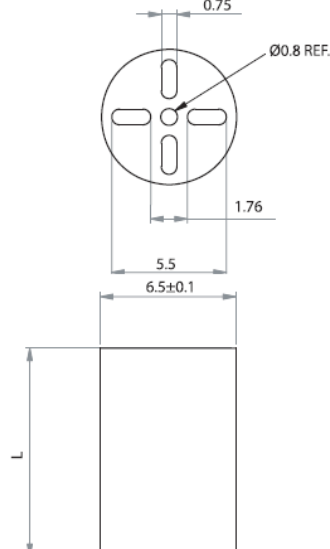

LEDM - Metric LED Spacers

LEDM-1 For T-1 3/4 Series LED

LEDM-2 For T-1 Series LED

LEDM-3 For T-1 3/4 Series LED

Details:

- **Material: PVC UL94 V0, RMS-388***
- **Color: black**
- Standard pack: 1000 pcs

Symbol	Height L	Type	Material	Flammability	Color
	[mm]				
LEDM-1-14	14	LEDM-1	PVC	UL94 V-0	black