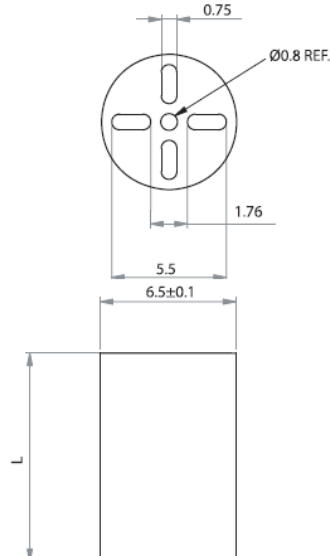

## LEDM - Metric LED Spacers

**LEDM-1 For T-1 3/4 Series LED**

**LEDM-2 For T-1 Series LED**

**LEDM-3 For T-1 3/4 Series LED**

**Details:**

- **Material: PVC UL94 V0, RMS-388\***
- **Color: black**
- Standard pack: 1000 pcs

Symbol	Height L	Type	Material	Flammability	Color
	[mm]				
LEDM-1-12	12	LEDM-1	PVC	UL94 V-0	black