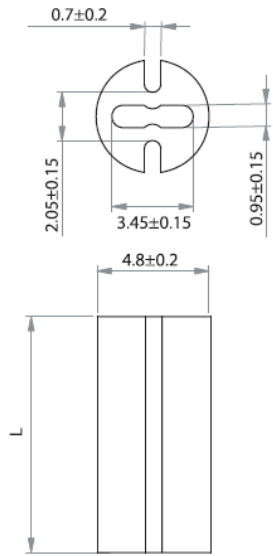

## LEDM - Metric LED Spacers

**LEDM-1 For T-1 3/4 Series LED**

**LEDM-2 For T-1 Series LED**

**LEDM-3 For T-1 3/4 Series LED**

**Details:**

- **Material: PVC UL94 V0, RMS-388\***
- **Color: black**
- Standard pack: 1000 pcs

Symbol	Height L	Type	Material	Flammability	Color
	[mm]				
LEDM-1-12	12	LEDM-1	PVC	UL94 V-0	black