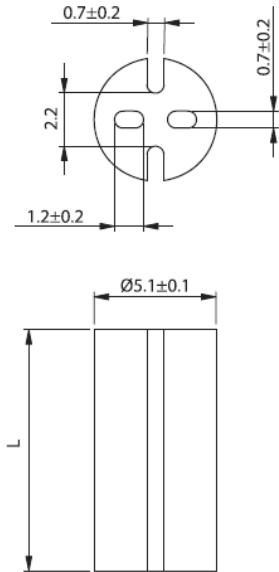

## LEDM - Metric LED Spacers

**LEDM-1 For T-1 3/4 Series LED**

**LEDM-2 For T-1 Series LED**

**LEDM-3 For T-1 3/4 Series LED**

**Details:**

- **Material: PVC UL94 V0, RMS-388\***
- **Color: black**
- Standard pack: 1000 pcs

Symbol	Height L	Type	Material	Flammability	Color
	[mm]				
LEDM-1-12	12	LEDM-1	PVC	UL94 V-0	black