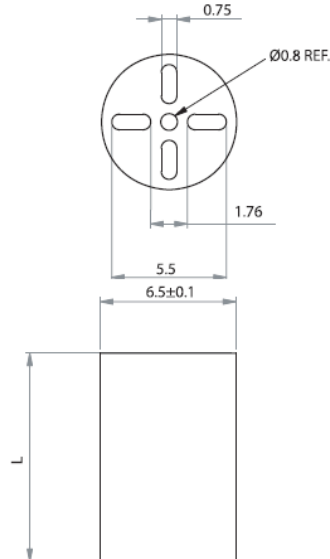

LEDM - Metric LED Spacers

LEDM-1 For T-1 3/4 Series LED

LEDM-2 For T-1 Series LED

LEDM-3 For T-1 3/4 Series LED

Details:

- **Material: PVC UL94 V0, RMS-388***
- **Color: black**
- Standard pack: 1000 pcs

Symbol	Height L	Type	Material	Flammability	Color
	[mm]				
LEDM-1-10	10	LEDM-1	PVC	UL94 V-0	black