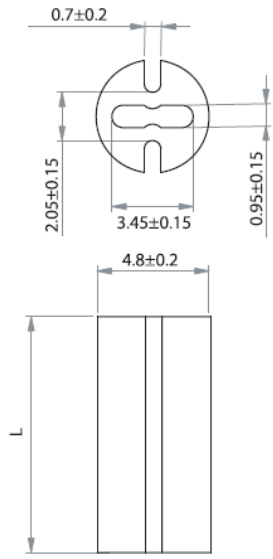

LEDM - Metric LED Spacers

LEDM-1 For T-1 3/4 Series LED

LEDM-2 For T-1 Series LED

LEDM-3 For T-1 3/4 Series LED

Details:

- **Material: PVC UL94 V0, RMS-388***
- **Color: black**
- Standard pack: 1000 pcs

Symbol	Height L	Type	Material	Flammability	Color
	[mm]				
LEDM-1-10	10	LEDM-1	PVC	UL94 V-0	black