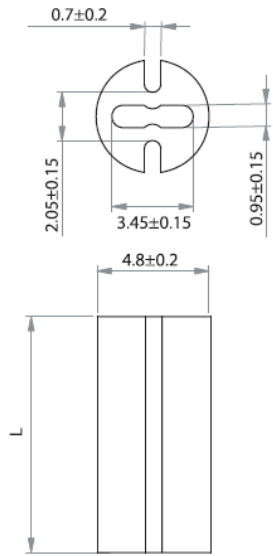

## LEDM - Metric LED Spacers

**LEDM-1 For T-1 3/4 Series LED**

**LEDM-2 For T-1 Series LED**

**LEDM-3 For T-1 3/4 Series LED**

**Details:**

- **Material: PVC UL94 V0, RMS-388\***
- **Color: black**
- Standard pack: 1000 pcs

Symbol	Height L	Type	Material	Flammability	Color
	[mm]				
LEDM-1-09	9	LEDM-1	PVC	UL94 V-0	black