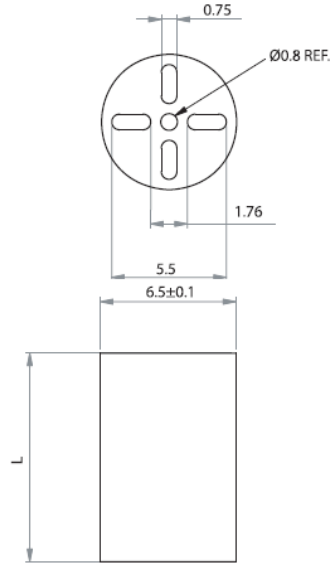

## LEDM - Metric LED Spacers

**LEDM-1 For T-1 3/4 Series LED**

**LEDM-2 For T-1 Series LED**

**LEDM-3 For T-1 3/4 Series LED**

**Details:**

- **Material: PVC UL94 V0, RMS-388\***
- **Color: black**
- Standard pack: 1000 pcs

Symbol	Height L	Type	Material	Flammability	Color
	[mm]				
LEDM-1-09	9	LEDM-1	PVC	UL94 V-0	black