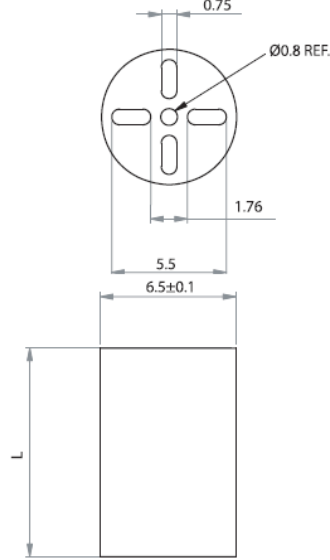

## LEDM - Metric LED Spacers

**LEDM-1 For T-1 3/4 Series LED**

**LEDM-2 For T-1 Series LED**

**LEDM-3 For T-1 3/4 Series LED**

**Details:**

- **Material: PVC UL94 V0, RMS-388\***
- **Color: black**
- Standard pack: 1000 pcs

Symbol	Height L	Type	Material	Flammability	Color
	[mm]				
LEDM-1-08	8	LEDM-1	PVC	UL94 V-0	black