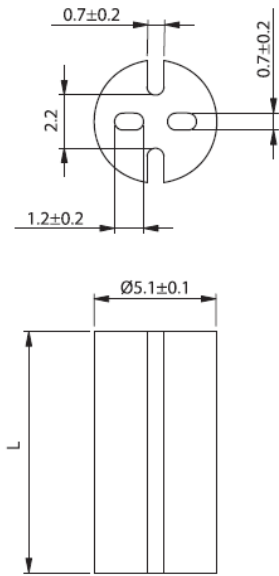

## LEDM - Metric LED Spacers

**LEDM-1 For T-1 3/4 Series LED**

**LEDM-2 For T-1 Series LED**

**LEDM-3 For T-1 3/4 Series LED**

**Details:**

- **Material: PVC UL94 V0, RMS-388\***
- **Color: black**
- Standard pack: 1000 pcs

Symbol	Height L	Type	Material	Flammability	Color
	[mm]				
LEDM-1-08	8	LEDM-1	PVC	UL94 V-0	black