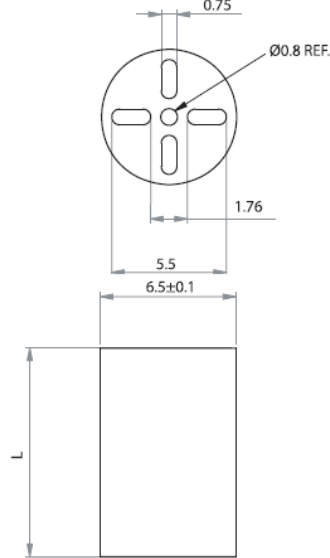

## LEDM - Metric LED Spacers

**LEDM-1 For T-1 3/4 Series LED**

**LEDM-2 For T-1 Series LED**

**LEDM-3 For T-1 3/4 Series LED**

**Details:**

- **Material: PVC UL94 V0, RMS-388\***
- **Color: black**
- Standard pack: 1000 pcs

Symbol	Height L	Type	Material	Flammability	Color
	[mm]				
LEDM-1-03	3	LEDM-1	PVC	UL94 V-0	black