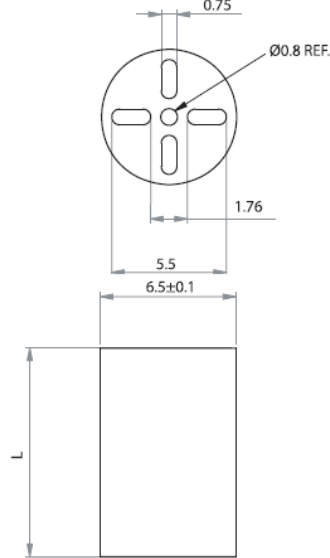

## LEDM - Metric LED Spacers

**LEDM-1 For T-1 3/4 Series LED**

**LEDM-2 For T-1 Series LED**

**LEDM-3 For T-1 3/4 Series LED**

**Details:**

- **Material: PVC UL94 V0, RMS-388\***
- **Color: black**
- Standard pack: 1000 pcs

Symbol	Height L	Type	Material	Flammability	Color
	[mm]				
LEDM-1-02	2	LEDM-1	PVC	UL94 V-0	black